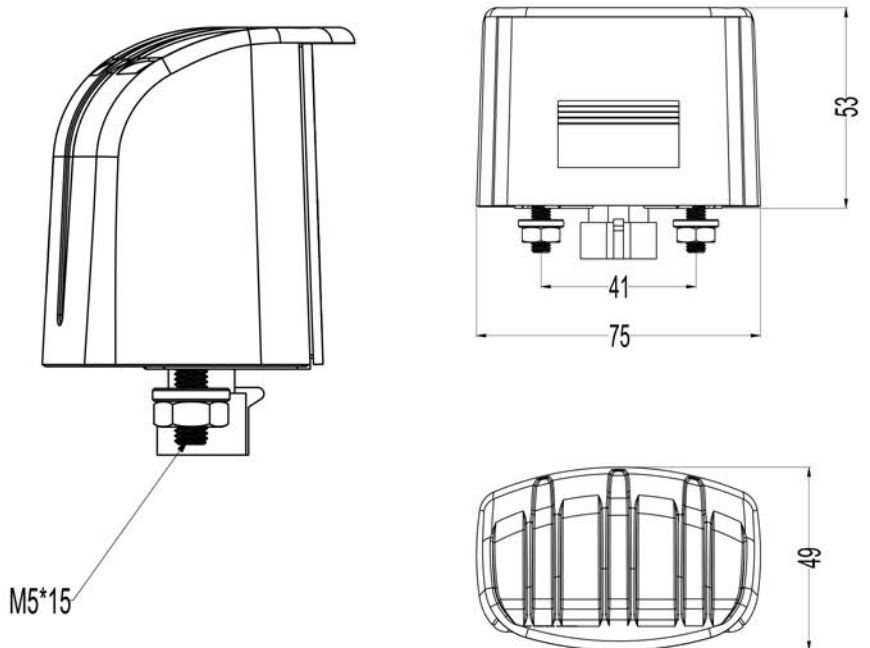

EL 75 GT REAR REGISTRATION PLATE LAMP

Features

- Homologated, ECE R4
- Esthetic and Elegant New Generation Design
- Unbreakable thermoplastics lens and body
- Easy bulb change
- Screw less assembly design
- Easy bulb change
- % 100 tested before delivery
- Energy consumption ~5,5 w

PARTS	PARTS NAME	PARTS NO
	EL 75 GT REAR REGISTRATION PLATE LAMP	0001.3901.XXX
	EL 75 GT REAR REGISTRATION PLATE LAMP SS	0001.3901.XXX

BULB	
R 5 W	0001.2095.000